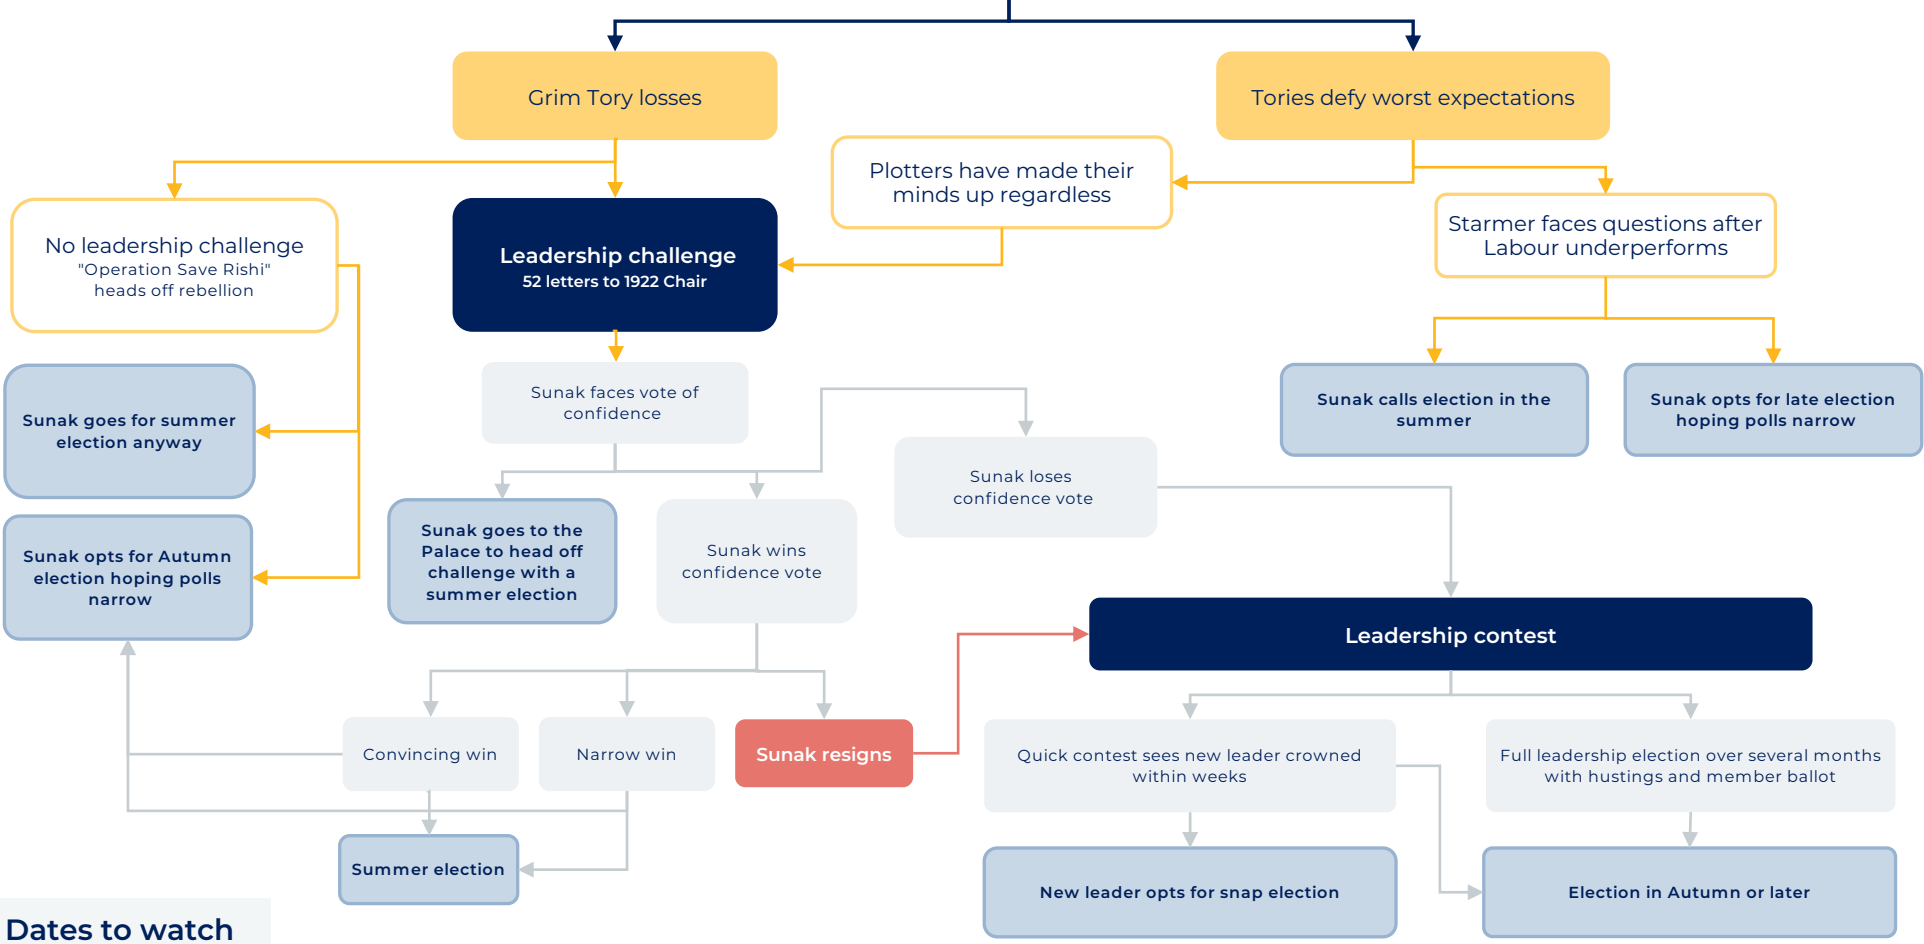

Routes to the Election

2nd May elections
2,500+ local council seats,
9 metro mayors, 1 by-election, 37 PCCs

Dates to watch